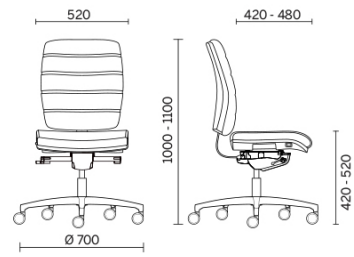

Models

Operative